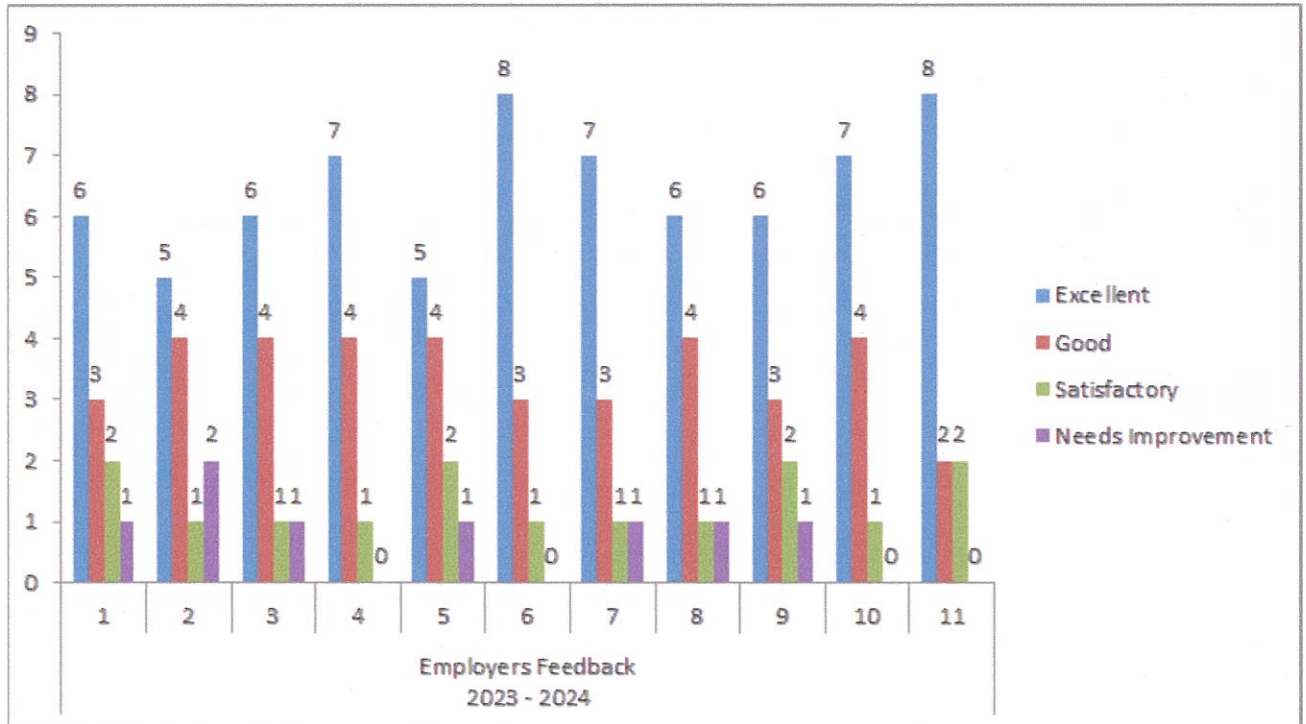

PAAVAI COLLEGE OF ENGINEERING

(Approved by AICTE | Affiliated to Anna University)

Paavai Nagar, NH-44, Pachal, Namakkal -637 018. Tamilnadu, India.

Ph.No : 04286 - 248658, Email : pceprincipal@paavai.edu.in, Website : <http://pce.paavai.edu.in>

EMPLOYER'S FEEDBACK ANALYSIS REPORT

ACADEMIC YEAR 2023-2024

CHART

PRINCIPAL
Paavai College of Engineering,
NH-44. Pachal Namakkal - 637018