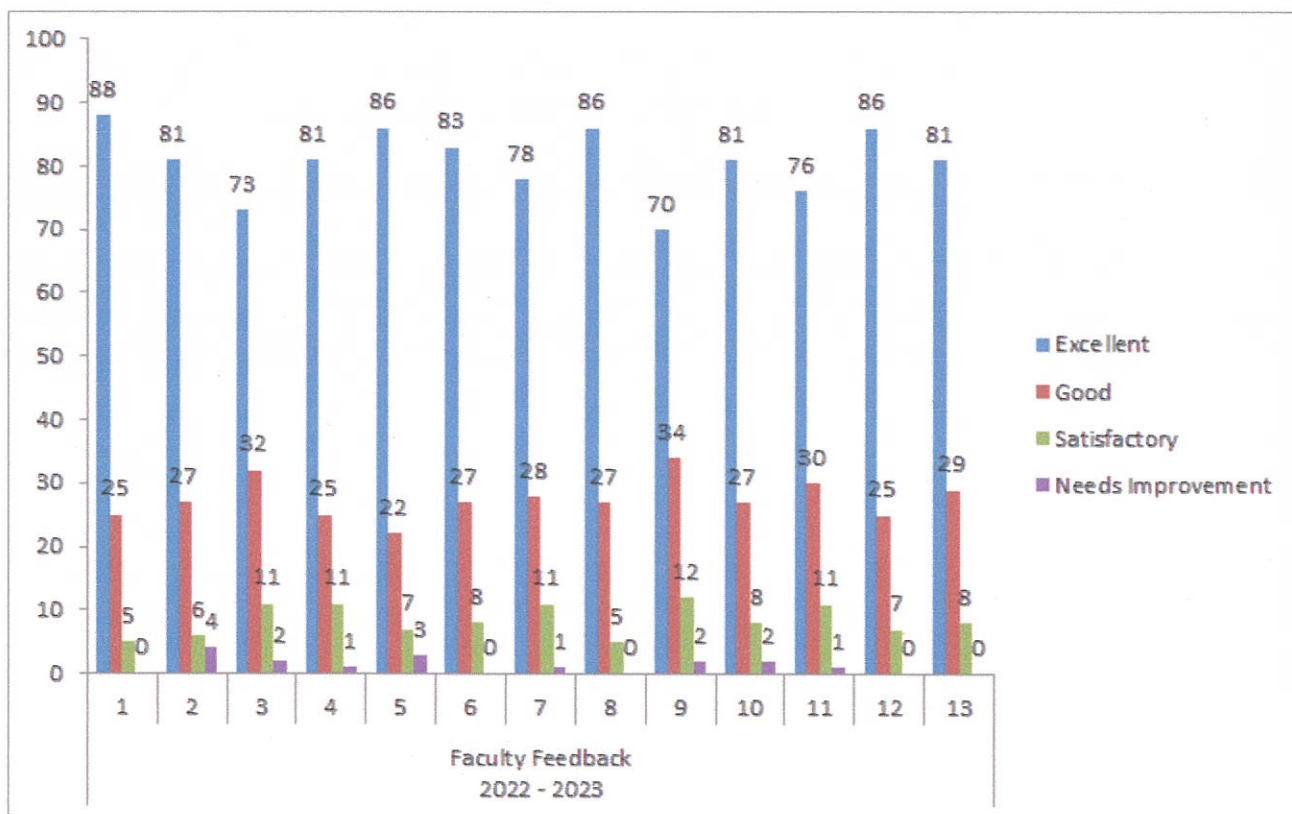

PAAVAI COLLEGE OF ENGINEERING

(Approved by AICTE | Affiliated to Anna University)

Paavai Nagar, NH-44, Pachal, Namakkal -637 018. Tamilnadu, India.

Ph.No : 04286 - 248658, Email : pceprincipal@paavai.edu.in, Website : http://pce.paavai.edu.in

FACULTY FEEDBACK ANALYSIS REPORT

ACADEMIC YEAR 2022-2023

CHART

PRINCIPAL
Paavai College of Engineering,
NH-44, Pachal Namakkal - 637018