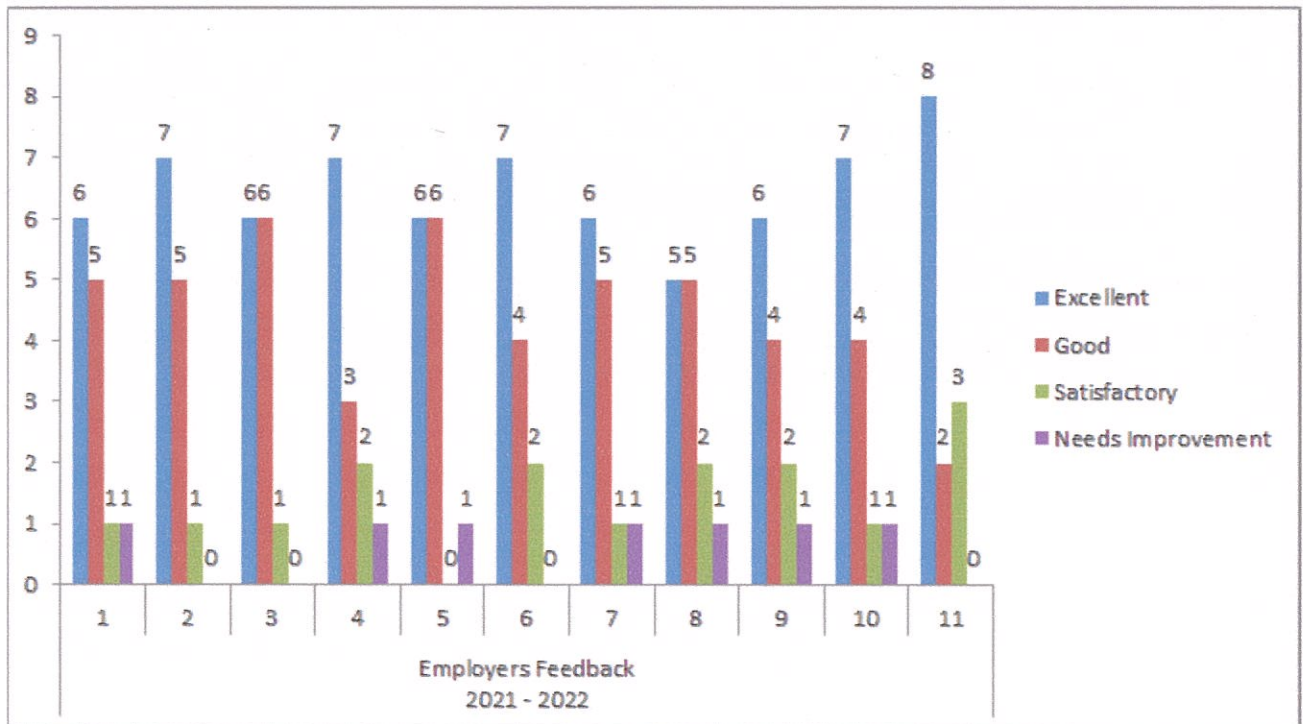

PAAVAI COLLEGE OF ENGINEERING

(Approved by AICTE | Affiliated to Anna University)

Paavai Nagar, NH-44, Pachal, Namakkal -637 018. Tamilnadu, India.

Ph.No : 04286 - 248658, Email : pceprincipal@paavai.edu.in, Website : <http://pce.paavai.edu.in>

EMPLOYER'S FEEDBACK ANALYSIS REPORT

ACADEMIC YEAR 2021-2022

CHART

PRINCIPAL
Paavai College of Engineering,
NH-44, Pachal Namakkal - 637018