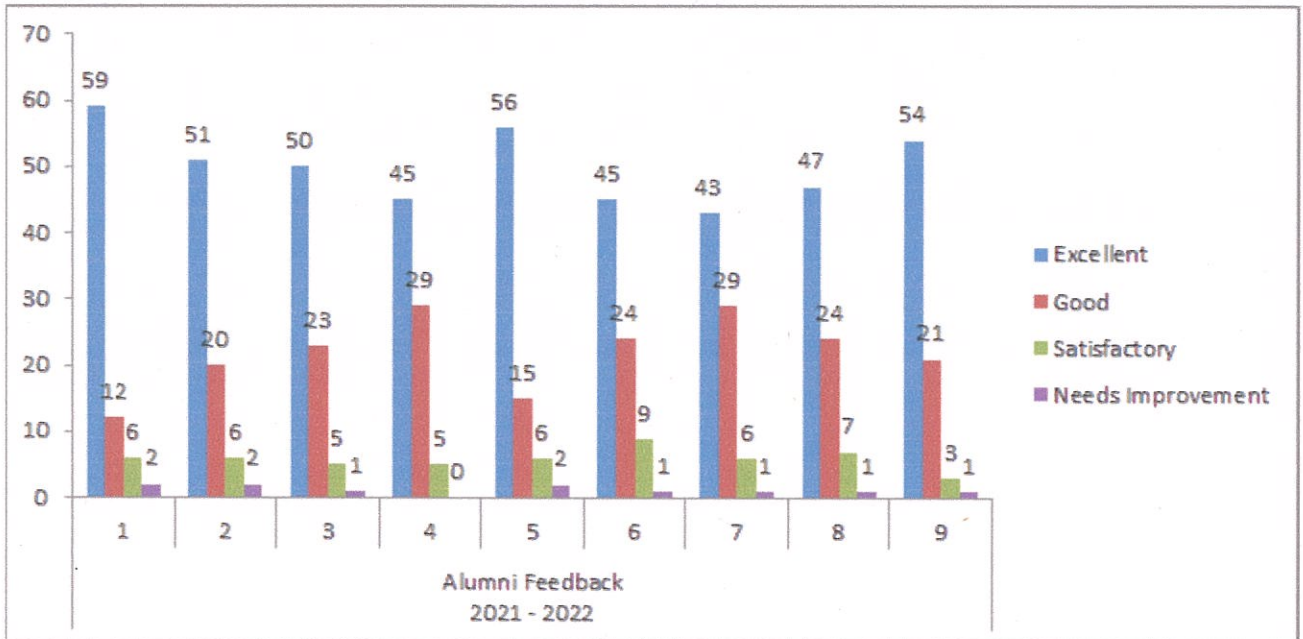

PAAVAI COLLEGE OF ENGINEERING

(Approved by AICTE | Affiliated to Anna University)

Paavai Nagar, NH-44, Pachal, Namakkal -637 018. Tamilnadu, India.

Ph.No : 04286 - 248658, Email : pceprincipal@paavai.edu.in, Website : <http://pce.paavai.edu.in>

ALUMNI FEEDBACK ANALYSIS REPORT

ACADEMIC YEAR 2021-2022

CHART

PRINCIPAL
Paavai College of Engineering,
NH-44, Pachal Namakkal - 637018