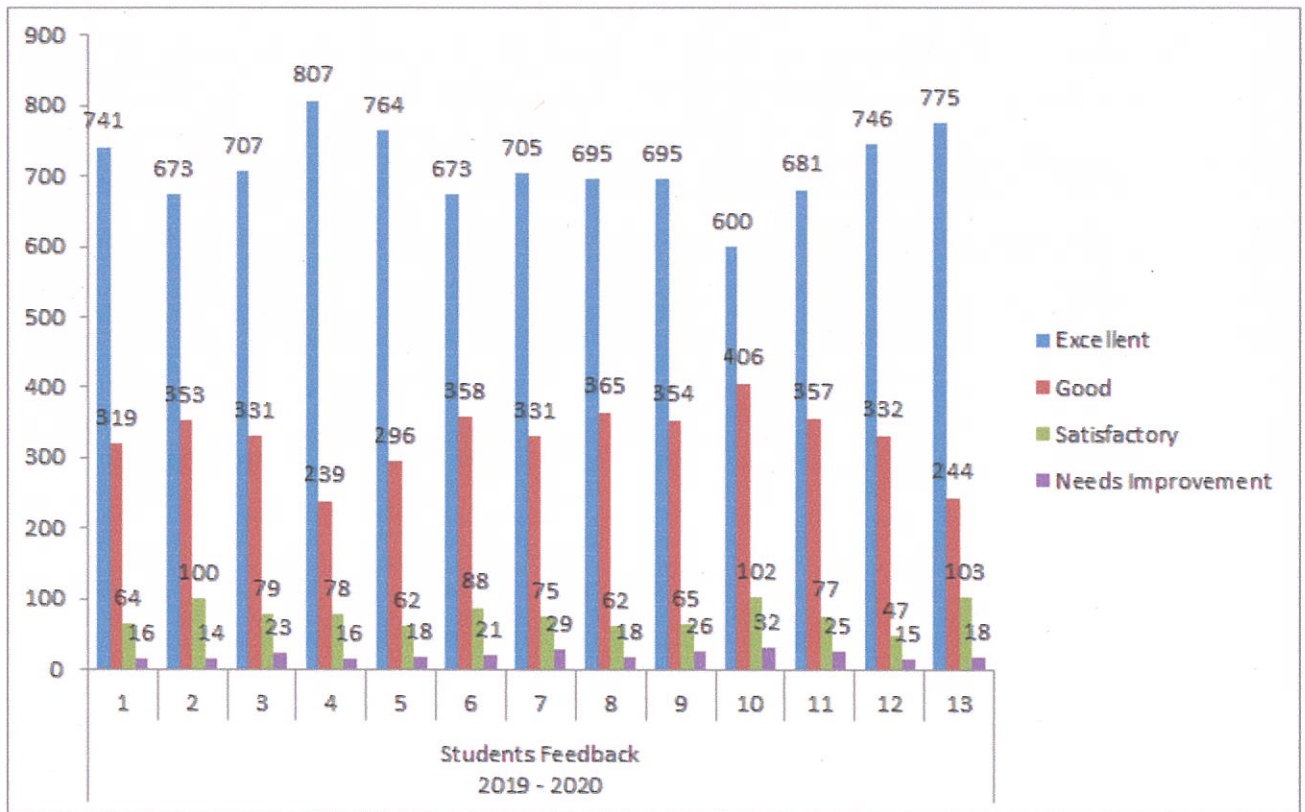

PAAVAI COLLEGE OF ENGINEERING

(Approved by AICTE | Affiliated to Anna University)

Paavai Nagar, NH-44, Pachal, Namakkal - 637 018, Tamilnadu, India.

Ph.No : 04286 - 248658, Email : pceprincipal@paavai.edu.in, Website : http://pce.paavai.edu.in

STUDENT'S FEEDBACK ANALYSIS REPORT

ACADEMIC YEAR 2019-2020

Total Students : 1170
Response : 1140

CHART

PRINCIPAL
Paavai College of Engineering,
NH-44, Pachal Namakkal - 637018