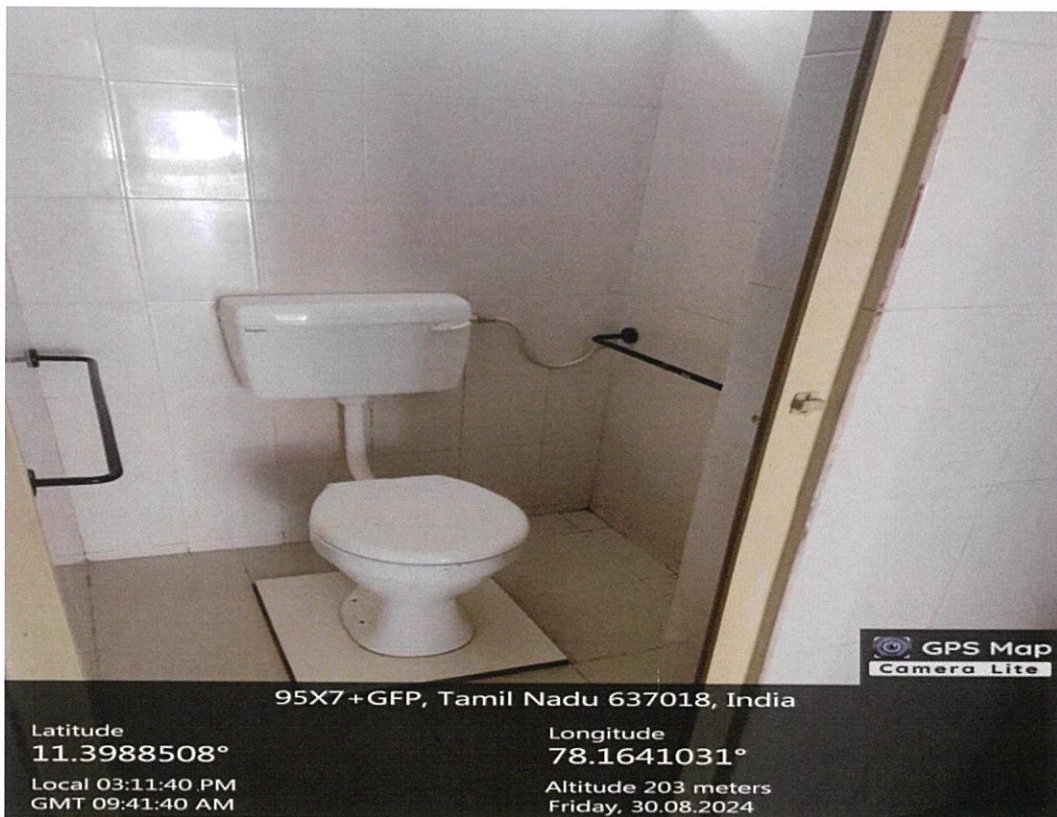

PAAVAI COLLEGE OF ENGINEERING

(Approved by AICTE | Affiliated to Anna University)

Paavai Nagar, NH-44, Pachal, Namakkal - 637 018. Tamilnadu, India.

Ph.No : 04286 - 248658, Email : pceprincipal@paavai.edu.in, Website : <http://pce.paavai.edu.in>

(iv) Physically Challenged Rest Room:

Separate toilets are available for people with disabilities. They are clearly identifiable and accessible. The doors are wide enough and lockable from inside and releasable from outside. There is enough maneuvering space inside. **All floor surfaces are slip resistant. Mirrors, flushing arrangements, dispensers mounted at appropriate heights.**

Disable Friendly Washroom with Sufficient Facilities

PRINCIPAL
Paavai College of Engineering,
NH-44, Pachal Namakkal - 637018 8