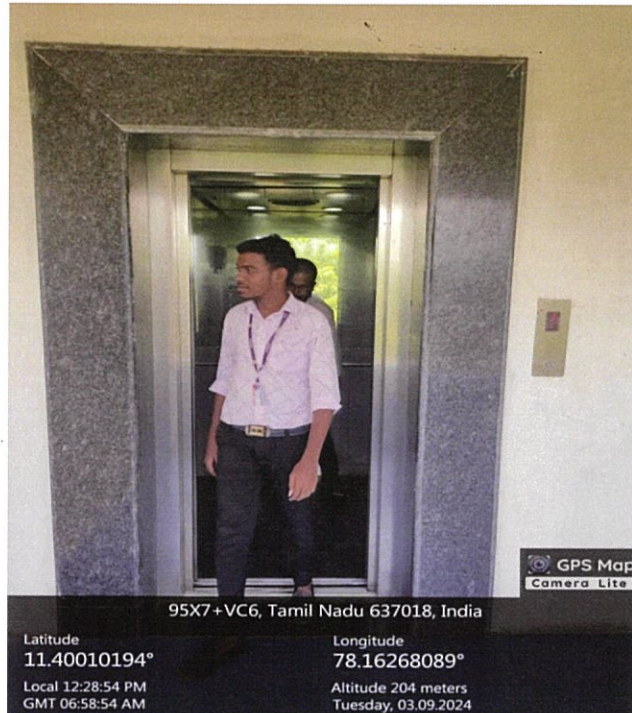

PAAVAI COLLEGE OF ENGINEERING

(Approved by AICTE | Affiliated to Anna University)

Paavai Nagar, NH-44, Pachal, Namakkal - 637 018, Tamilnadu, India.

Ph.No : 04286 - 248658, Email : pceprincipal@paavai.edu.in, Website : <http://pce.paavai.edu.in>

Lift Facilities in Each Floor

Handwritten signature
PRINCIPAL

Paavai College of Engineering,
NH-44, Pachal Namakkal - 637018